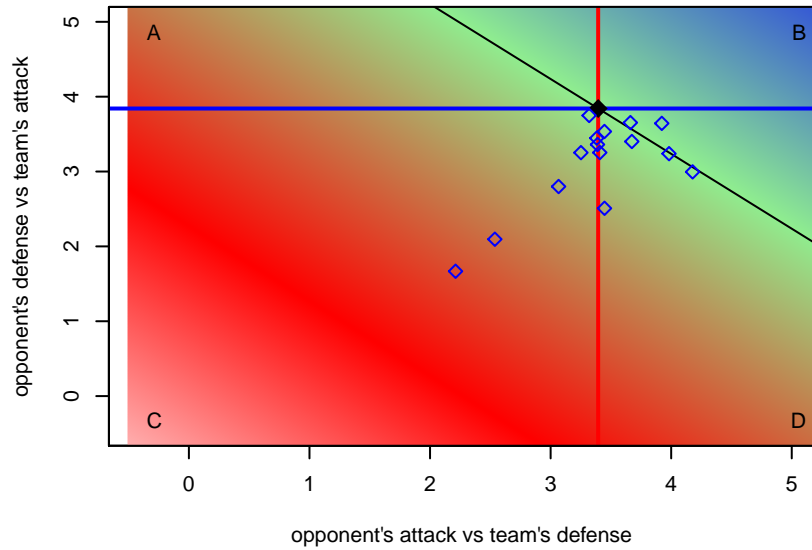

Rio Rapids SC B99
 Dots are actual minus expected GF (blue circles) and GA (red triangles).
 Blue line is smoothed change in attack strength. Red is smoothed change in defense strength.

**attack and defense variance (black dot)
relative to other teams
and top 10 in region**

**attack and defense rating
relative to others at age
and all opponents in last 13 months**

**attack and defense rating
relative to others at age
and all opponents in last 13 months**

Performance relative to 13 month average

Performance relative to 13 month average

Distribution of opponents
 Red = Lose zone, Blue = Win zone, Green = Even
 Black line separates win/lose zones

lot. A=Neither has attack advantage, B=Opponent has both attack and defense advantage, C=Opponent has both attack and defense disadvantage, D=Both have