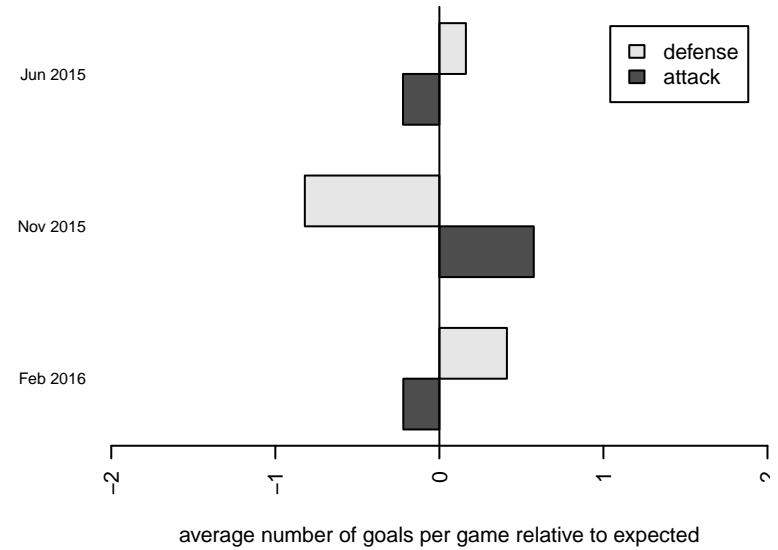

Rio Rapids SC B99
 Dots are actual minus expected GF (blue circles) and GA (red triangles).
 Blue line is smoothed change in attack strength. Red is smoothed change in defense strength.

**attack and defense variance (black dot)
relative to other teams
and top 10 in region**

**attack and defense rating
relative to others at age
and all opponents in last 13 months**

**attack and defense rating
relative to others at age
and all opponents in last 13 months**

Performance relative to 13 month average

Performance relative to 13 month average

Distribution of opponents
 Red = Lose zone, Blue = Win zone, Green = Even
 Black line separates win/lose zones

lot. A=Neither has attack advantage, B=Opponent has both attack and defense advantage, C=Opponent has both attack and defense disadvantage, D=Both have