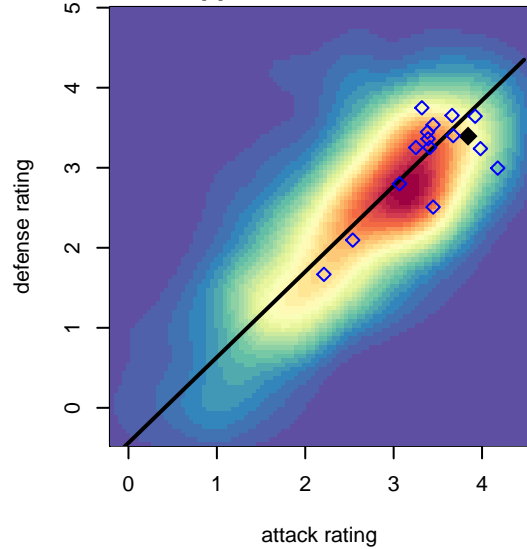

Rio Rapids SC B99

, NM
 B99 total strength=1844
 attack=46.6 defense=29.8

alt names used:
 Rio Rapids SC 00 (NM) (SC)
 RIO RAPIDS SC 00 (NM)
 RIO RAPIDS SC 00 (NM)

Venues played:
 2015 Far West Regionals U15
 2015 LV Mayors Fall Classic U-16 WCDA U16
 2015 PDT Phoenix Showcase – Red U16
 2015 PDT Phoenix Showcase – Blue U17

Rio Rapids SC B99
 Dots are actual minus expected GF (blue circles) and GA (red triangles).
 Blue line is smoothed change in attack strength. Red is smoothed change in defense strength.

**attack and defense variance (black dot)
relative to other teams
and top 10 in region**

**attack and defense rating
relative to others at age
and all opponents in last 13 months**

**attack and defense rating
relative to others at age
and all opponents in last 13 months**

Performance relative to 13 month average

Performance relative to 13 month average

Distribution of opponents
 Red = Lose zone, Blue = Win zone, Green = Even
 Black line separates win/lose zones

lot. A=Neither has attack advantage, B=Opponent has both attack and defense advantage, C=Opponent has both attack and defense disadvantage, D=Both have