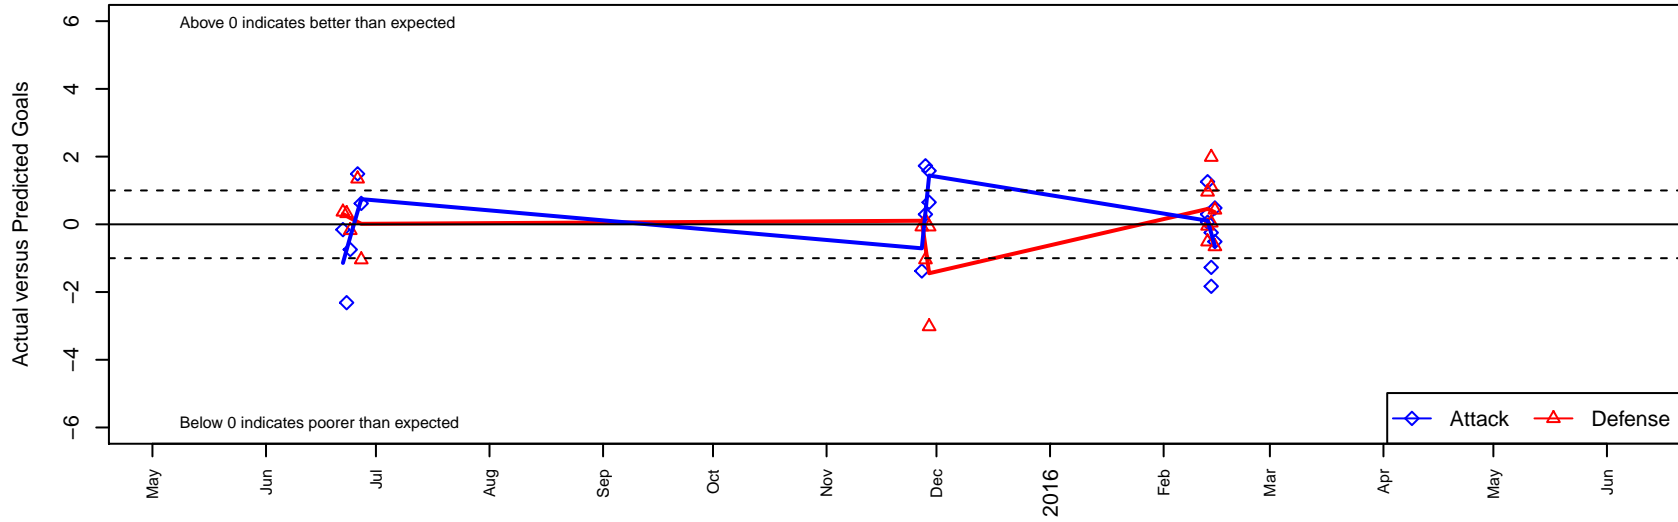

Rio Rapids SC B99

, NM
 B99 total strength=1844
 attack=46.6 defense=29.8

alt names used:
 Rio Rapids SC 00 (NM) (SC)
 RIO RAPIDS SC 00 (NM)
 RIO RAPIDS SC 00 (NM)

Venues played:
 2015 Far West Regionals U15
 2015 LV Mayors Fall Classic U-16 WCDA U16
 2015 PDT Phoenix Showcase – Red U16
 2015 PDT Phoenix Showcase – Blue U17

Rio Rapids SC B99
 Dots are actual minus expected GF (blue circles) and GA (red triangles).
 Blue line is smoothed change in attack strength. Red is smoothed change in defense strength.

**attack and defense variance (black dot)
relative to other teams
and top 10 in region**

**attack and defense rating
relative to others at age
and all opponents in last 13 months**

**attack and defense rating
relative to others at age
and all opponents in last 13 months**

Performance relative to 13 month average

Performance relative to 13 month average

Distribution of opponents
 Red = Lose zone, Blue = Win zone, Green = Even
 Black line separates win/lose zones

lot. A=Neither has attack advantage, B=Opponent has both attack and defense advantage, C=Opponent has both attack and defense disadvantage, D=Both have