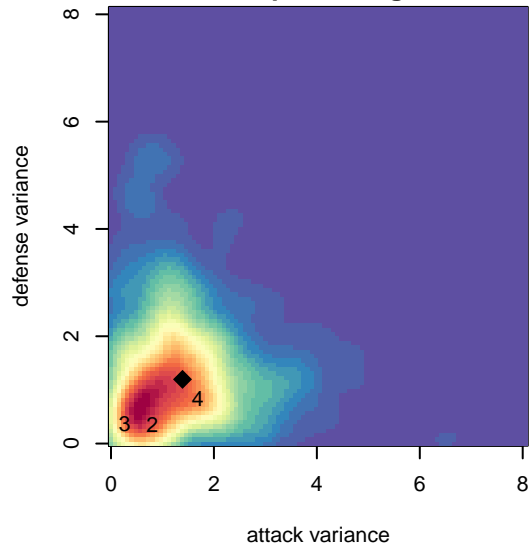

Rio Rapids SC B99

, NM
 B99 total strength=1844
 attack=46.6 defense=29.8

alt names used:
 Rio Rapids SC 00 (NM) (SC)
 RIO RAPIDS SC 00 (NM)
 RIO RAPIDS SC 00 (NM)

Venues played:
 2015 Far West Regionals U15
 2015 LV Mayors Fall Classic U-16 WCDA U16
 2015 PDT Phoenix Showcase – Red U16
 2015 PDT Phoenix Showcase – Blue U17

Rio Rapids SC B99
 Dots are actual minus expected GF (blue circles) and GA (red triangles).
 Blue line is smoothed change in attack strength. Red is smoothed change in defense strength.

**attack and defense variance (black dot)
relative to other teams
and top 10 in region**

Performance relative to 13 month average

Distribution of opponents
 Red = Lose zone, Blue = Win zone, Green = Even
 Black line separates win/lose zones

lot. A=Neither has attack advantage, B=Opponent has both attack and defense advantage, C=Opponent has both attack and defense disadvantage, D=Both have