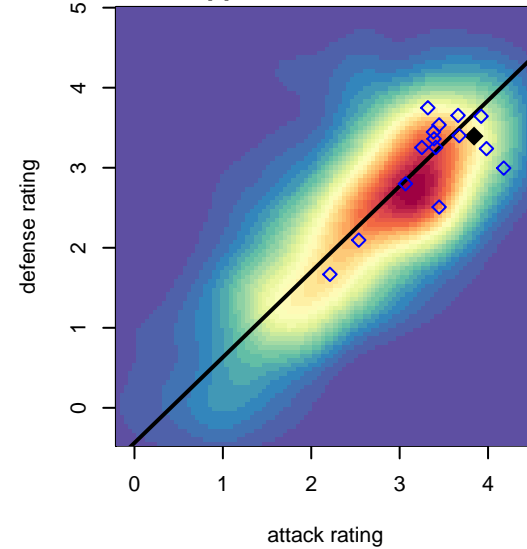

Rio Rapids SC B99

, NM
 B99 total strength=1844
 attack=46.6 defense=29.8

alt names used:
 Rio Rapids SC 00 (NM) (SC)
 RIO RAPIDS SC 00 (NM)
 RIO RAPIDS SC 00 (NM)

Venues played:
 2015 Far West Regionals U15
 2015 LV Mayors Fall Classic U-16 WCDA U16
 2015 PDT Phoenix Showcase – Red U16
 2015 PDT Phoenix Showcase – Blue U17

Rio Rapids SC B99
 Dots are actual minus expected GF (blue circles) and GA (red triangles).
 Blue line is smoothed change in attack strength. Red is smoothed change in defense strength.

**attack and defense variance (black dot)
relative to other teams
and top 10 in region**

**attack and defense rating
relative to others at age
and all opponents in last 13 months**

**attack and defense rating
relative to others at age
and all opponents in last 13 months**

Performance relative to 13 month average

Performance relative to 13 month average

Distribution of opponents
 Red = Lose zone, Blue = Win zone, Green = Even
 Black line separates win/lose zones

lot. A=Neither has attack advantage, B=Opponent has both attack and defense advantage, C=Opponent has both attack and defense disadvantage, D=Both have