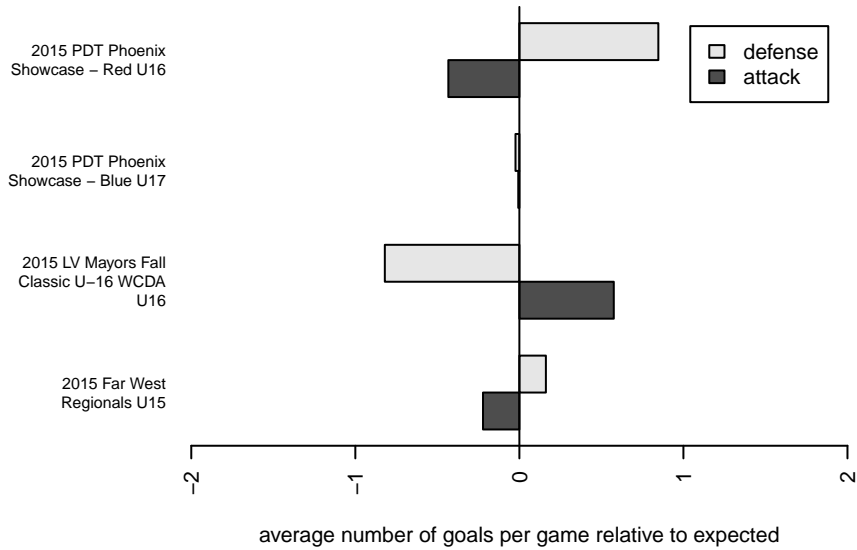

Rio Rapids SC B99

, NM
 B99 total strength=1844
 attack=46.6 defense=29.8

alt names used:
 Rio Rapids SC 00 (NM) (SC)
 RIO RAPIDS SC 00 (NM)
 RIO RAPIDS SC 00 (NM)

Venues played:
 2015 Far West Regionals U15
 2015 LV Mayors Fall Classic U-16 WCDA U16
 2015 PDT Phoenix Showcase – Red U16
 2015 PDT Phoenix Showcase – Blue U17

Rio Rapids SC B99
 Dots are actual minus expected GF (blue circles) and GA (red triangles).
 Blue line is smoothed change in attack strength. Red is smoothed change in defense strength.

**attack and defense variance (black dot)
relative to other teams
and top 10 in region**

**attack and defense rating
relative to others at age
and all opponents in last 13 months**

**attack and defense rating
relative to others at age
and all opponents in last 13 months**

Performance relative to 13 month average

Performance relative to 13 month average

Distribution of opponents
 Red = Lose zone, Blue = Win zone, Green = Even
 Black line separates win/lose zones

lot. A=Neither has attack advantage, B=Opponent has both attack and defense advantage, C=Opponent has both attack and defense disadvantage, D=Both have